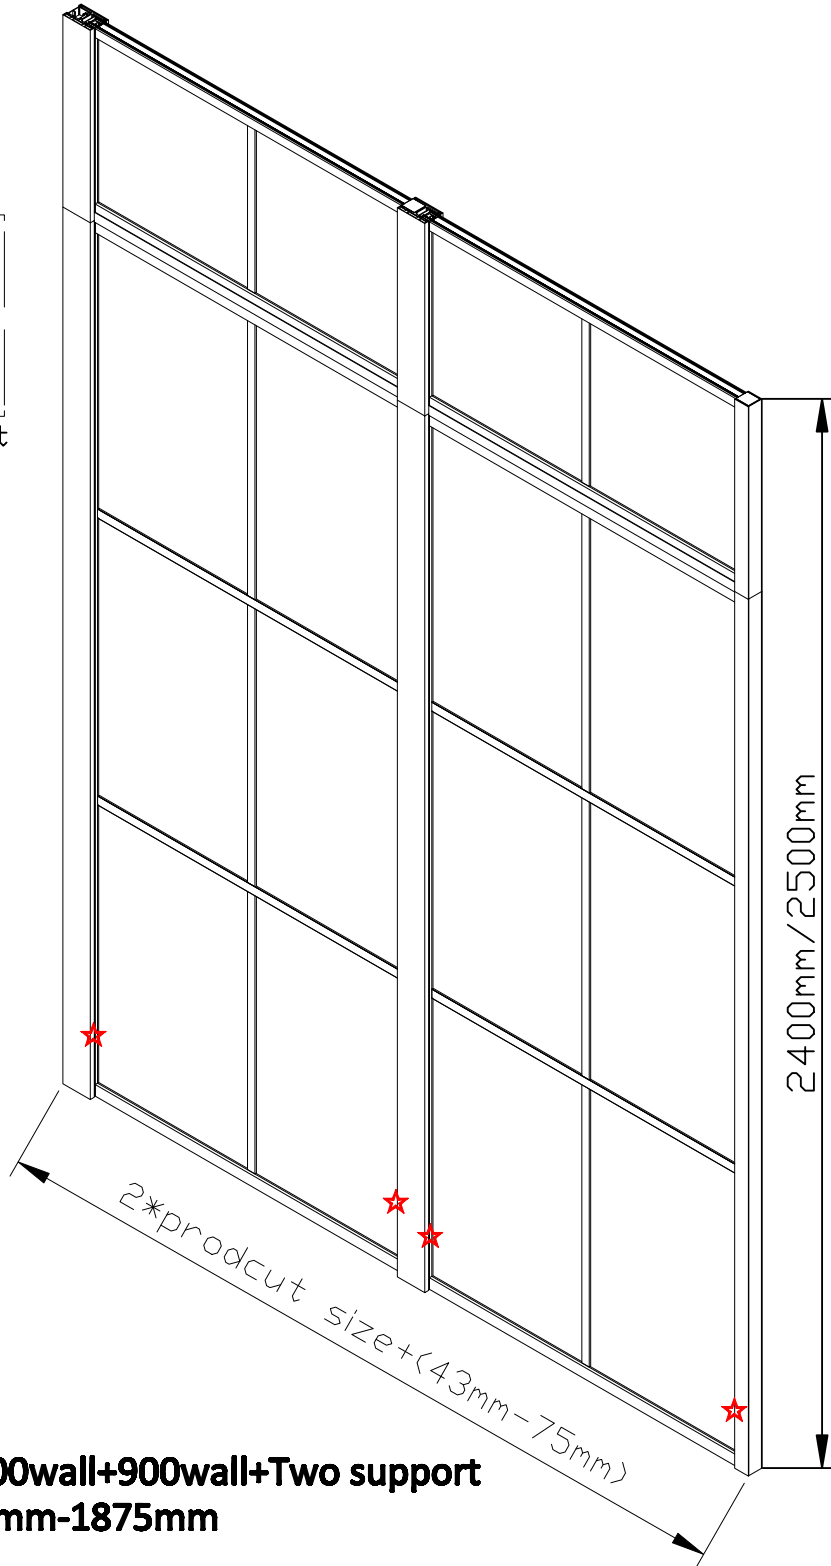

PNG+PNG installed the wall

set point QTY:

★★★★

For example

product size: 900wall+900wall+Two support

Install size:1843mm-1875mm