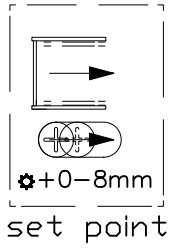

PNG+PNG installed the wall

set point QTY:

★★★★

For example

product size: 900wall+900wall+Two support

Install size:1843mm-1875mm